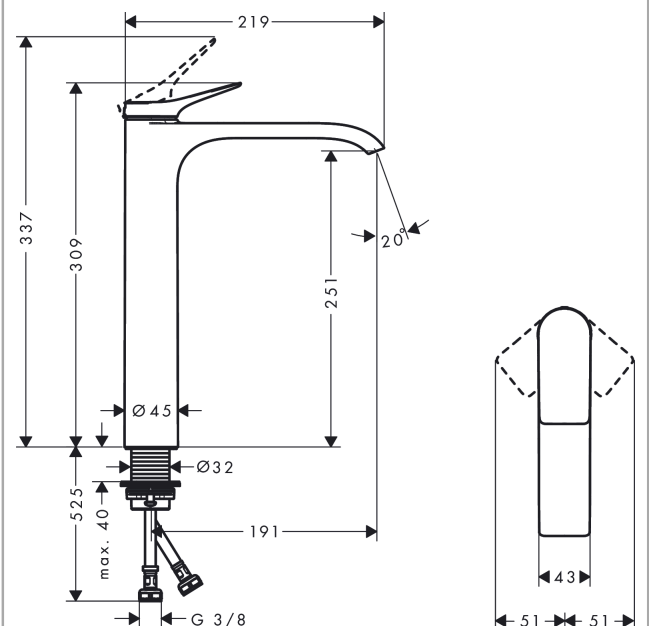

##### product features

- ComfortZone 250
- projection: 191 mm
- spout height: 251 mm
- spray type: WaterfallStream
- maximum flow rate at 3 bar: 5 l/min
- ceramic cartridge
- temperature limitation adjustable
- suitable for continuous flow water heaters
- connection type: G 3/8 connections
- connection dimension: DN15

#### Scale drawing