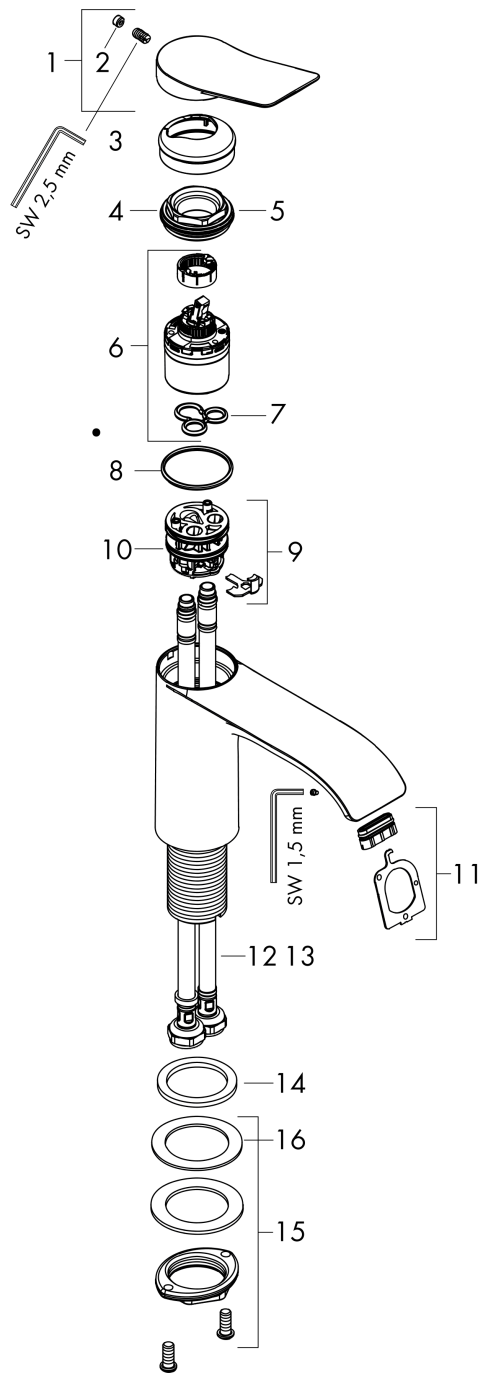

Vivenis
Single lever basin mixer 250 for washbowls without waste set
Surfaces: **Matt Black** Article Number: **75042670**

Exploded Drawing

Year of production: >06/21

Vivenis

Single lever basin mixer 250 for washbowls without waste set

Surfaces: **Matt Black** Article Number: **75042670**

Spare part list

Year of production: >06/21

Pos.	Description	Article Number	Price	PU
1	handle	94277670	€ 85,68	1
2	screw cover	93735610	€ 8,45	1
3	escutcheon	94027670	€ 33,56	1
4	nut	93995000	€ 22,37	1
5	O-ring 35x1,5	92114000	€ 5,24	1
6	cartridge, assy	93897000	€ 70,57	1
7	seal	95008000	€ 8,45	1
8	O-ring 35x2	92604000	€ 5,24	1
9	adapter for cartridge	98750000	€ 11,31	1
10	O-Ring 30x2	98186000	€ 3,21	1
11	spray former	94275000	€ 35,94	1
12	connection hose 600 mm M8x0,75 G3/8	96556000	€ 22,37	1
13	O-ring 6,6x1,6	93019000	€ 3,21	1
14	flat seal	98749000	€ 5,24	1
15	fixing set (Ø 32)	13961000	€ 22,37	1
16	lever collar	97548000	€ 3,21	1
a	fixation extension 35 mm	13898000	€ 70,57	1